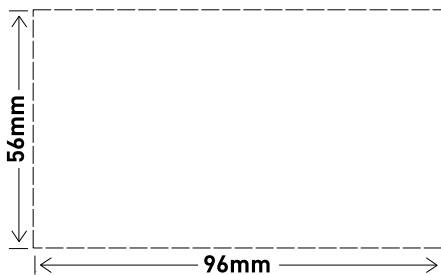

Glass and tile cut-out dimensions:

Single product	
Cat No	Barcode
EC910J35WE	9321001399971

Inner box (QTY 10)		
Cat No	Barcode	Dimensions
EC910J35WE	9321001402411	124 x 160 x 80mm

Outer box (QTY 120)		
Cat No	Barcode	Dimensions
EC910J35WE	9321001404859	260 x 340 x 260mm

HPM Legrand - AUS
1300 369 777
www.legrand.com.au
ABN 31 000 102 661

HPM Legrand - NZ
0800 476 009
www.legrand.co.nz

Refer to your group buying office, HPM Legrand Sales Representative or
HPM Legrand Sales Office for pricing.